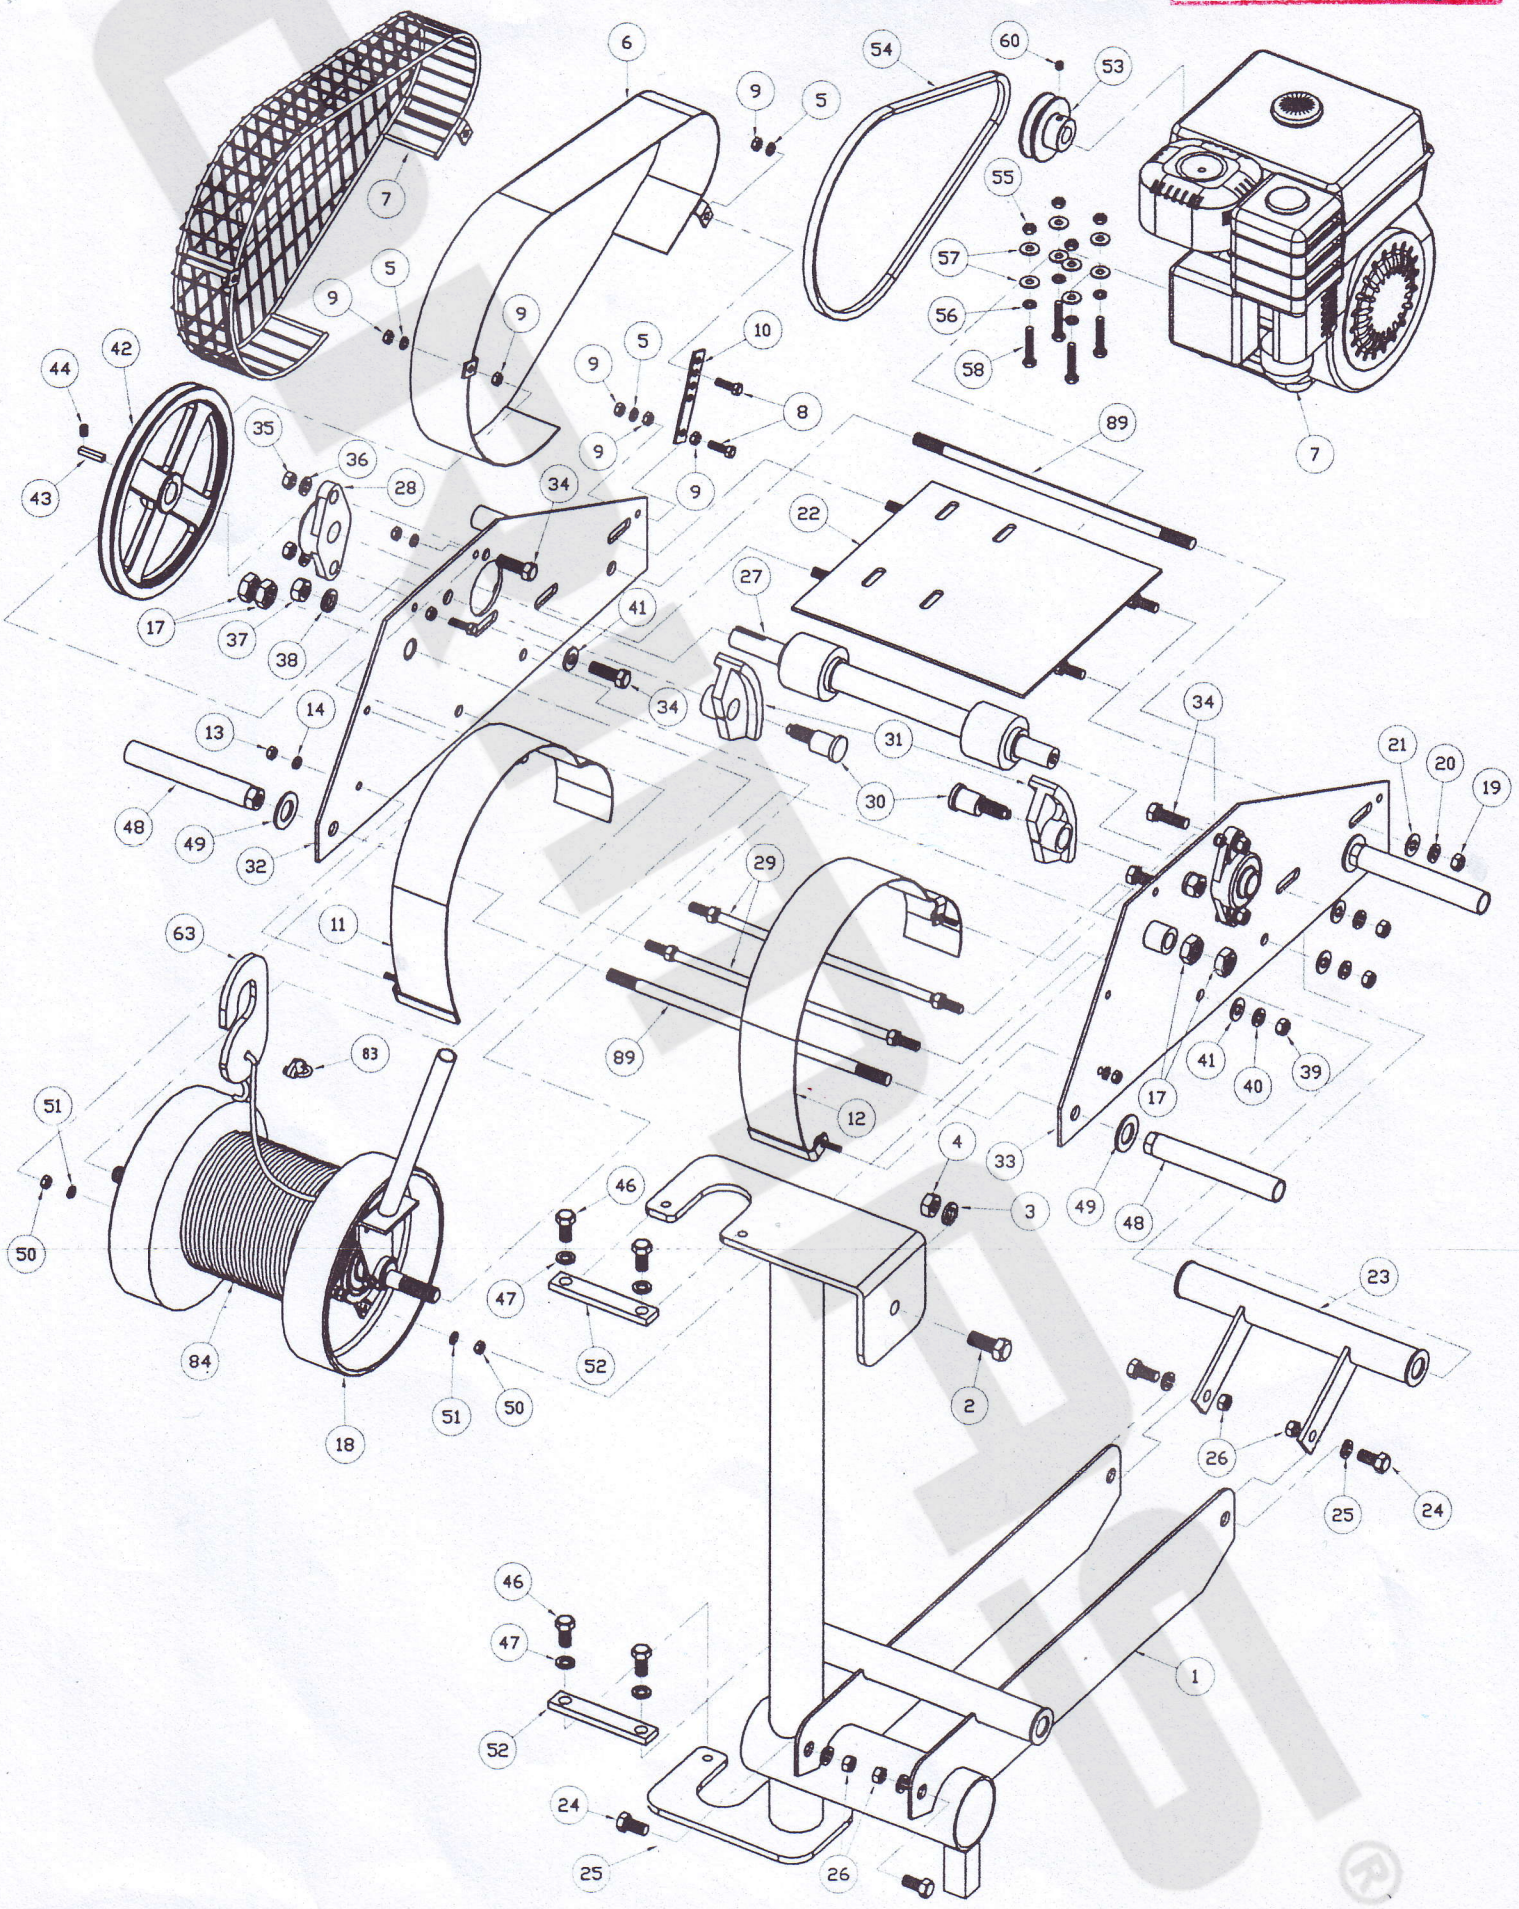

PART LIST FOR PORTABLE LIFTING HOIST YPH300 (6900)

**Feature and Design are subjected to change without prior notice.

Date: 20-Mar-14

Page 1 of 2

PL^6900^3^00

PART LIST FOR PORTABLE LIFTING HOIST YPH300 (6900)

WINCH UNIT ASSEMBLY (6900-500)

No.	Part no.	Description	Qty.
1	6900-001	Winch Frame	1
2	4244-10024	Bolt Zn (5/8" x 1-1/2"L)	1
3	4913-60010	Spring Washer Zn (5/8")	1
4	4344-00010	Nut Zn (5/8")	1
5	4913-10008	Spring Washer Zn (M8)	3
6	6900-006	Pulley Cover for YPH300	1
8	4244-05016	Bolt Zn (5/16" x 1"L)	3
9	4344-00005	Nut BSW Zn (5/16")	7
10	6900-010	Ajustable Leveler	1
11	6900-011	Right Roller Cover	1
12	6900-012	Left Roller Cover	1
13	4344-00005	Nut BSW Zn (5/16")	4
14	4913-10008	Spring Washer Zn (M8)	4
17	4344-00012	Nut Zn (3/4")	4
18	6900-502	Roller Assembly	1
19	4344-00008	Nut Zn (1/2")	4
20	4913-60008	Spring Washer Zn (1/2")	4
21	4902-60008	Washer Zn (1/2")	4
22	6900-022	Engine Mouting Frame	1
23	6900-023	Plate Support	1
24	4244-08016	Bolt Zn (1/2" x 1"L)	4
25	4913-60008	Spring Washer Zn (1/2")	4
26	4344-00008	Nut Zn (1/2")	4
27	6900-027	Fiber Shaft Assembly	1
28	4108-00205	Bearing UCFL 205	2

No.	Part no.	Description	Qty.
29	6900-029	Plate Bar	2
30	6900-030	Maybend Shaft	2
31	6900-031	Clutch Shoe	2
32	6900-032	Right Winch Plate	1
33	6900-033	Left Winch Plate	1
34	4244-08024	Bolt Zn (1/2" x 1-1/2"L)	4
35	4344-00008	Nut Zn (1/2")	4
36	4913-60008	Spring Washer Zn (1/2")	4
37	4344-00010	Nut (5/8")	2
38	4913-60010	Spring Washer (5/8")	2
39	4344-00008	Nut Zn (1/2")	4
40	4913-60008	Spring Washer Zn (1/2")	4
41	4902-60008	Washer Zn (1/2")	6
42	4711-25525	Pulley A1 x 10"	1
43	4906-50420	Key (1/4" x 1-1/4"L)	1
44	4451-08012	Set Screw (M8 x 12L)	1
46	4244-08016	Bolt Zn (1/2" x 1"L)	4
47	4913-60008	Spring Washer Zn (1/2")	4
48	6900-048	Nut Rod	4
49	4902-60010	Washer Zn (5/8")	4
50	4344-00005	Nut BSW Zn (5/16")	2
51	4913-10008	Spring Washer Zn (M8)	2
52	6900-052	Flat Bar	2
63	6900-063	Hook	1
83	6900-083	Wire Fastener	1
84	6900-084	Lifting Wire (6mm x 20M)	1

PARTS C/W ENGINE (*Item 90)

No.	Part no.	Description	Qty.	HONDA		B & S	LIFAN	ROBIN
				5028A	5001A	5980	5901	5131
				GX160QDC	G200QAMD	I/C 5HP	LF168F	EY20DU
53	4711507512	Pulley A1 X 3" , ID 3/4"	1	✓	✓	✓	✓	✓
54	4918-00042	V-BELT (A-42)	1	✓	✓	✓	✓	✓
55	4344-00005	Nut BSW Zn (5/16")	4	✓	✓	✓	✓	✓
56	4913-10008	Spring Washer Zn (M8)	4	✓	✓	✓	✓	✓
57	4902-60005	Washer Zn (5/16")	8	✓	✓	✓	✓	✓
58	4244-05028	Bolt Zn (5/16" X 1.3/4"L)	4	✓	✓	✓	✓	✓
59	4932-10009	Serial Plate YPH300	1	✓	✓	✓	✓	✓
60	4451-08008	Set Screw BLK (M8X8L)	1	✓	✓	✓	✓	✓

For Export

No.	Part no.	Description	Qty.
7	6900-007	Basket Pulley Cover	1