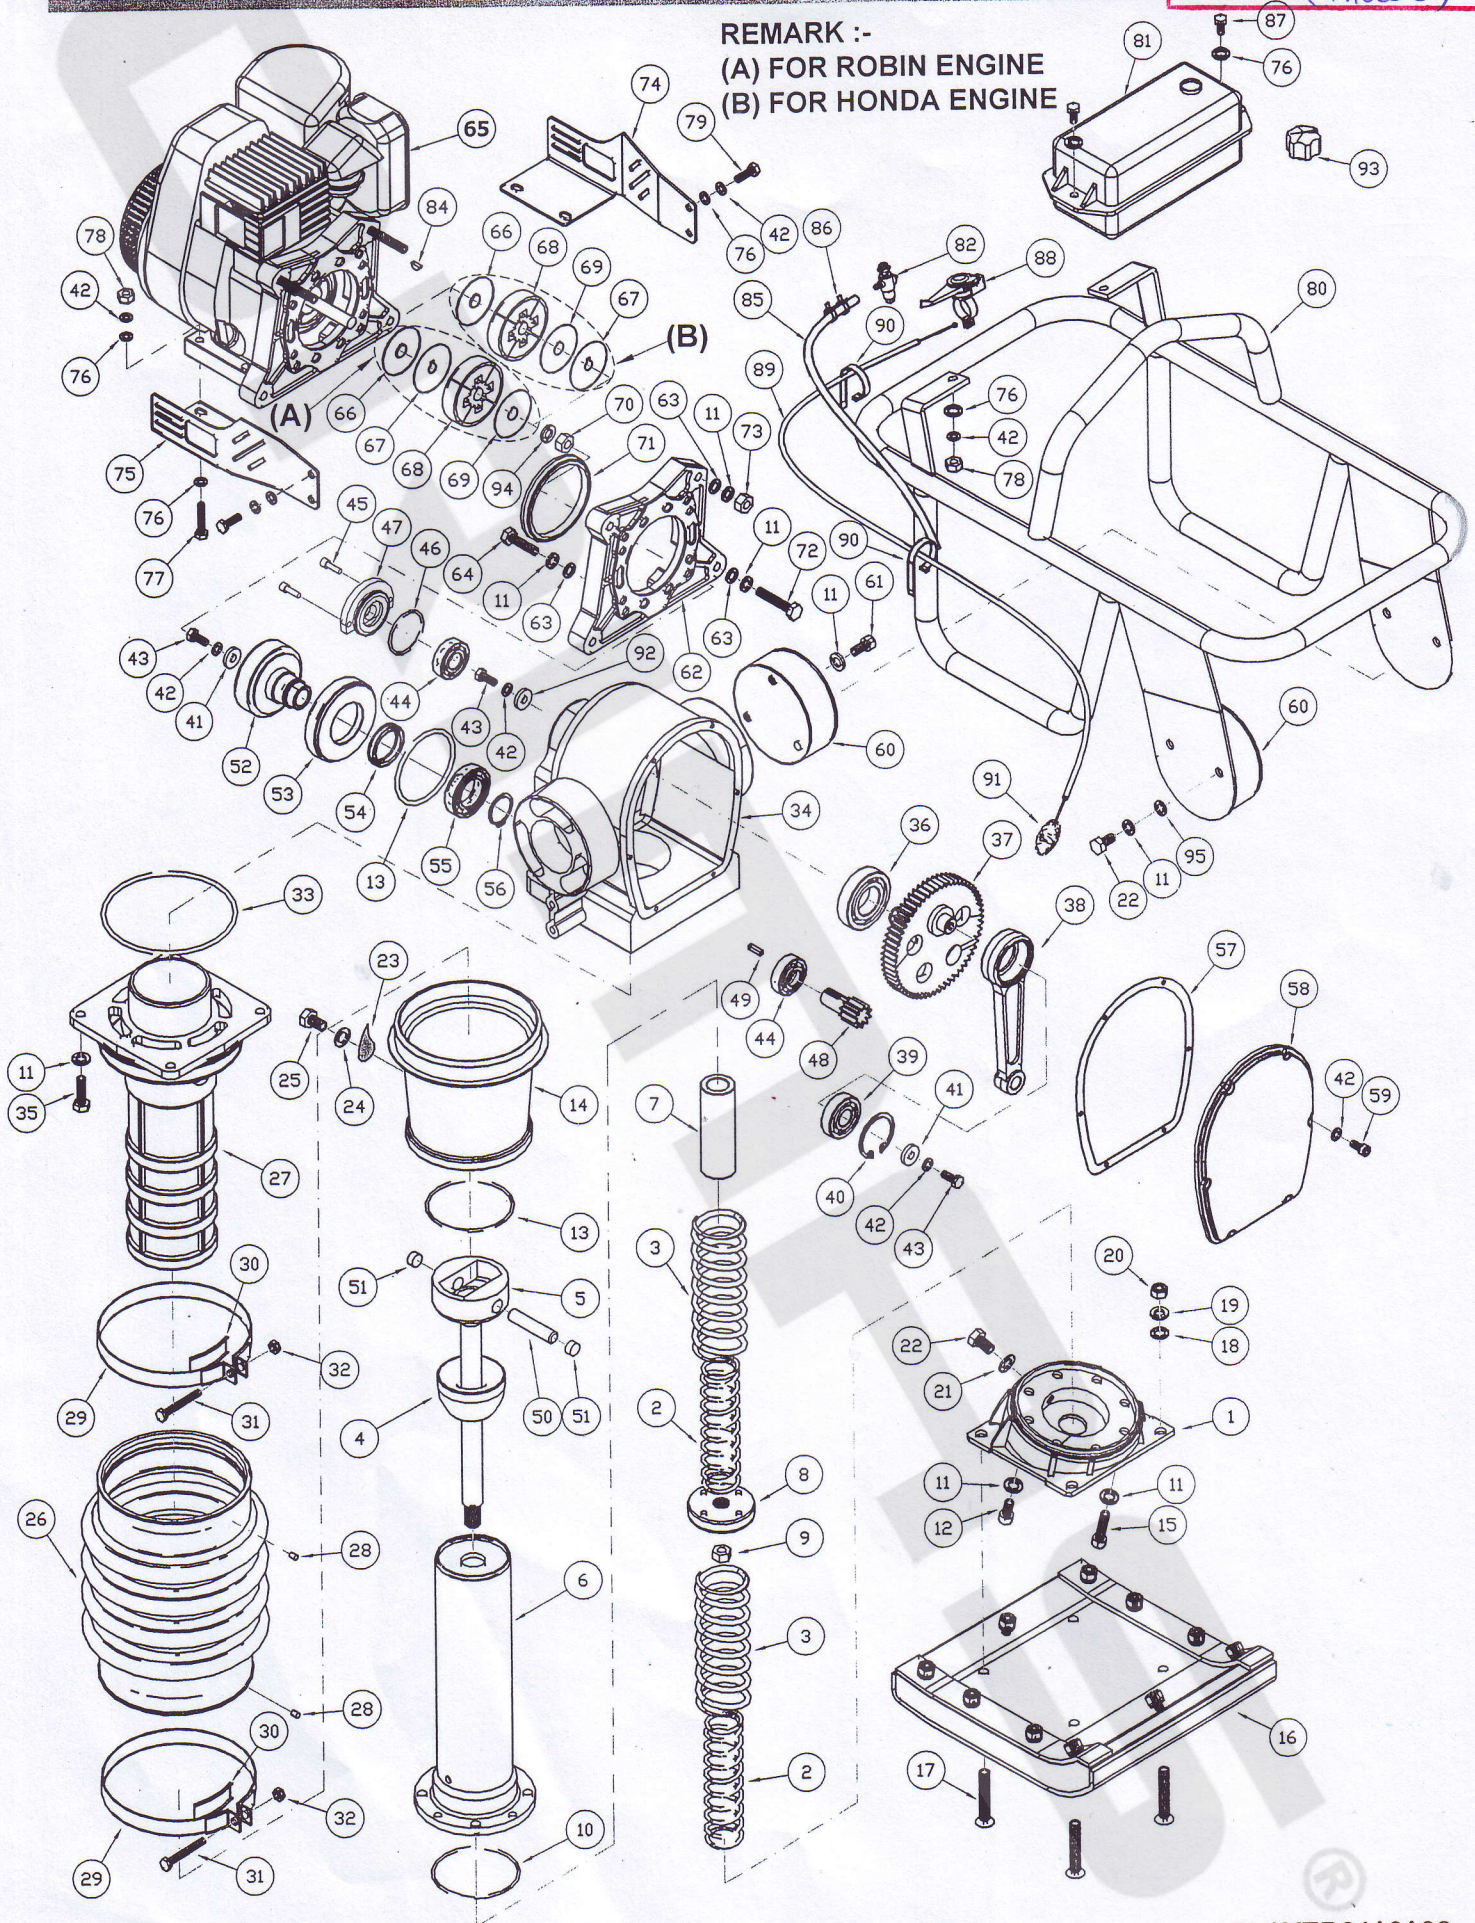

PART LIST FOR TAMPING RAMMER YTR81 (7230)

REMARK :-
(A) FOR ROBIN ENGINE
(B) FOR HONDA ENGINE

**Feature and Design are subjected to change without prior notice.

Date : 03-Jan-14

PART LIST FOR TAMPING RAMMER YTR81 (7230)

No.	Part no.	Description	Qty.	Remark
41	4902145925	Washer 4.5 X 9 X 25	2	
43	4211-08020	Hex Bolt M8 X 20L	3	
44	4000-06204	Bearing 6204	2	
45	4401-06020	CAP SCREW (BLK) M6X20	2	
46	4908-20050	O-Ring 2.0X50	1	
47	7230-116	Bearing Cover	1	
48	7230-066	Pinion 10T	1	
49	4906-15519	Key 5 X 5 X 19L	1	
50	7230-028	Piston Pin	1	
51	7230-029	Plug	2	
52	7230-030	Clutch Drum	1	
53	7230-032	Spacer	1	
54	4700-40528	Oil Seal TC 40 X 52 x8	1	
55	4003-06007	Bearing 6007Z	1	
56	4900-00035	Circlip A35	1	
57	7230-070A	Gasket	1	
58	7230-071A	Front Cover	1	HL
59	4401-06015	Soc Cap Screw M6 X 15L	6	4401-06016
60	7220-044	Shock Absorber	2	
61	4401-10025	Soc Cap Screw M10 X 25L	6	
65	refer table below Engine		1	
66	4730-00001	Side Plate 1.6MM	1	
67	4730-00003	Center Plate ID15MM	1	
68	4733-01581	Clutch Assembly	1	
69	4730-00002	Side Plate ID12MM	1	
76	4902-10008	Flat Washer M8	14	
77	4211-08040	Hex Bolt M8 X 40L	4	
78	4311-00008	Hex Nut M8	6	
79	4211-08025	Hex Bolt M8 X 25L	4	
80	7230-005	Handle	1	
81	7230-002	Plastic Fuel Tank	1	
87	4211-08030	Hex Bolt M8 X 30L	2	
88	4917-00021	Step Adjust Throttle Lever-R/H (Metal)	1	
89	4916-01156	Throttle Cable	1	
90	4910-00006	Cable Tie	2	
92	4902130928	Washer 2.5 x 8.5 x 28	1	
93	4913-100096	Spring Washer M6	6	enr
95	4902-10010	Flat Washer STL Zp M10	4	